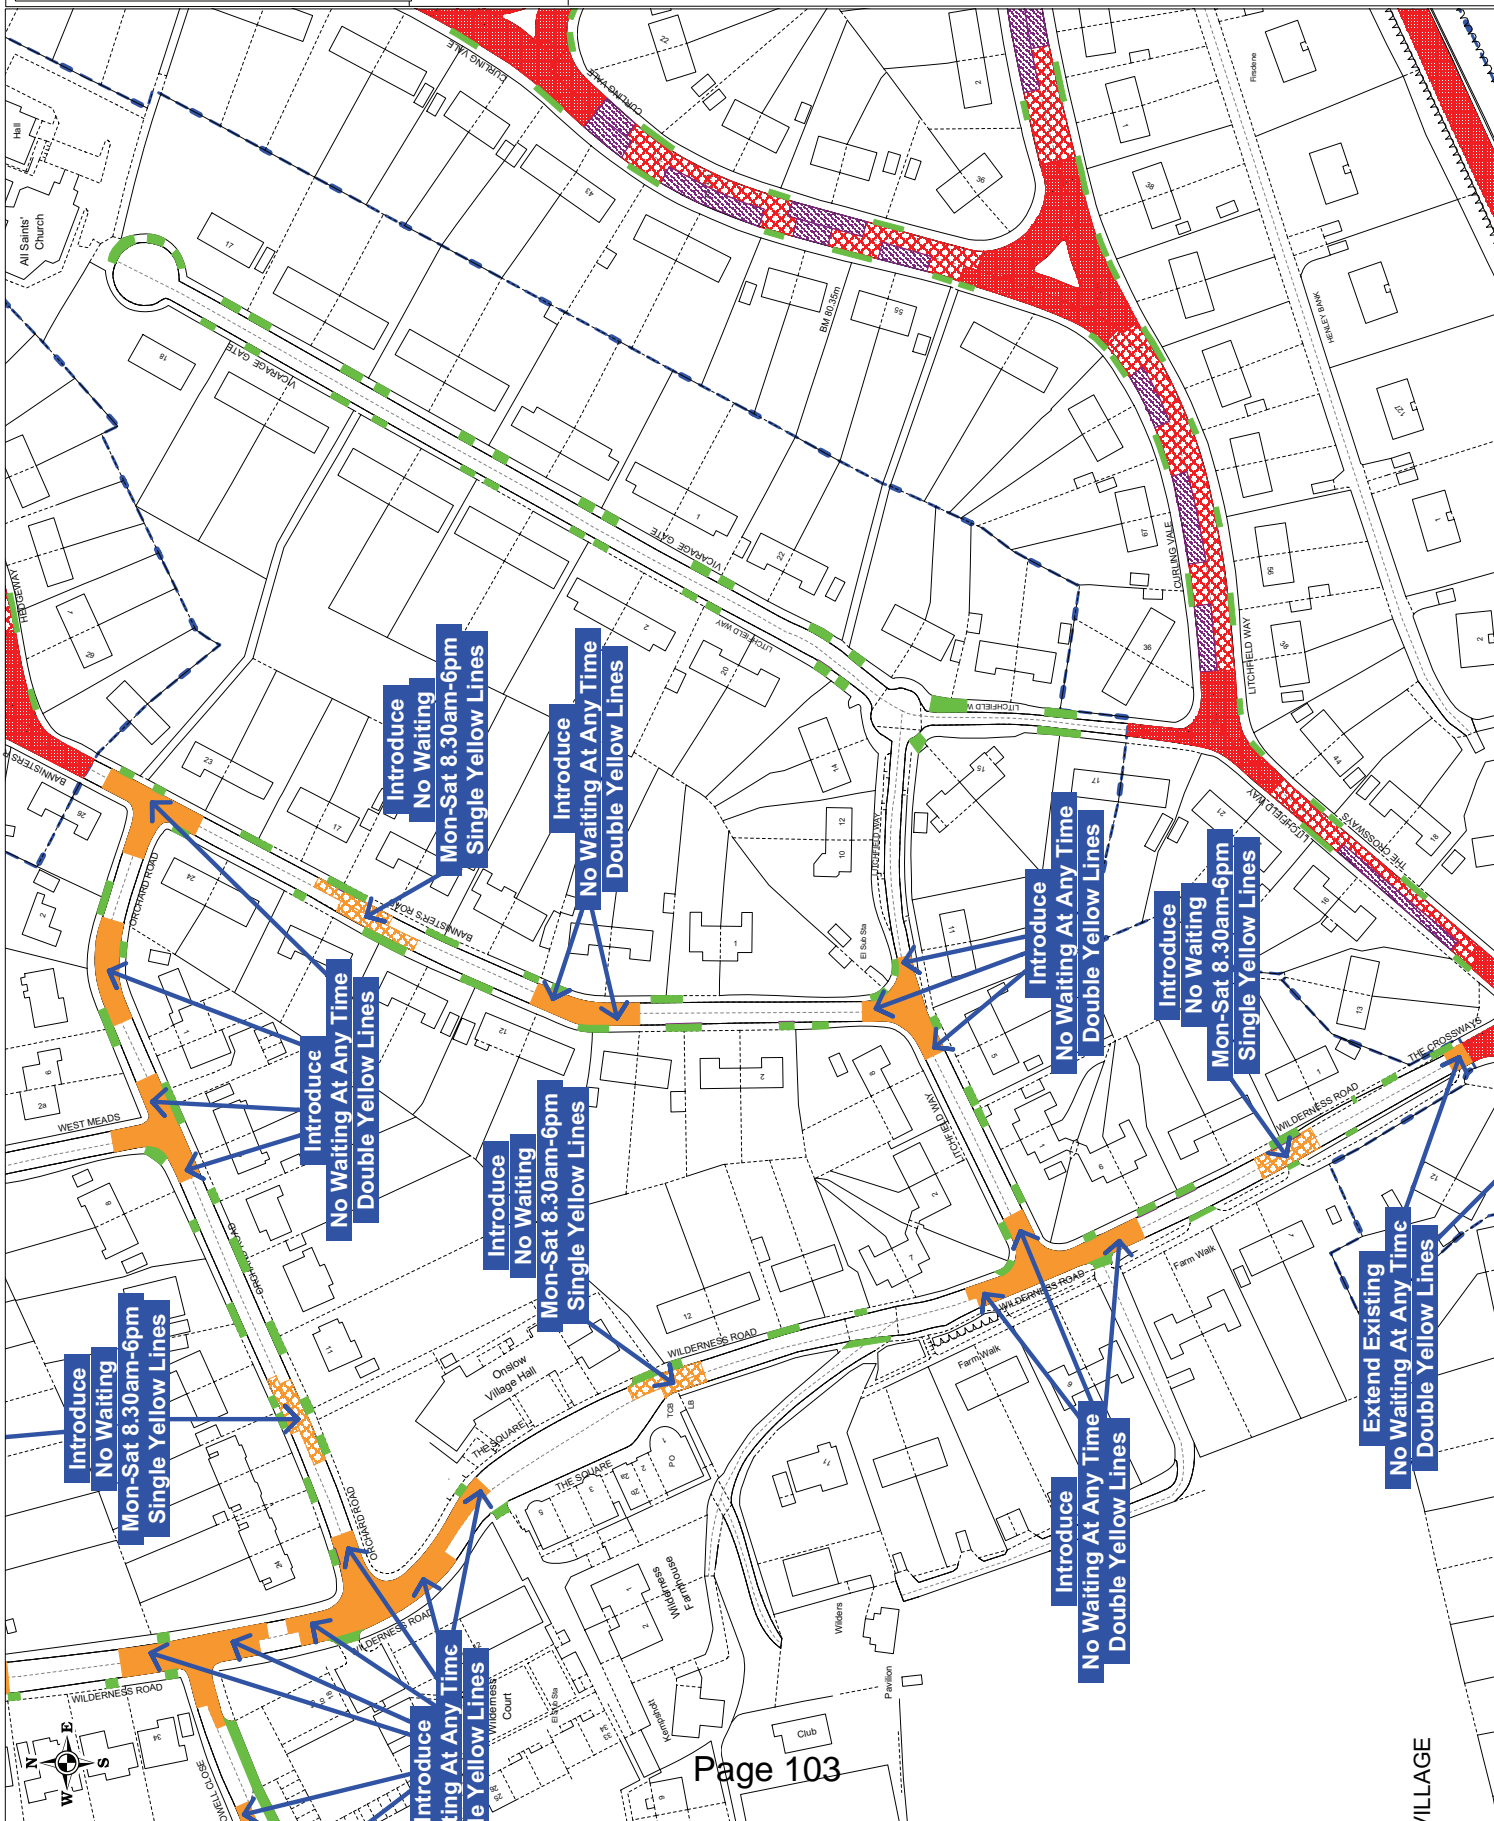

Key to Existing Restriction Types Displayed

- No Waiting At Any Time
- No Waiting Mon-Sat 8.30am-6pm
- Limited Waiting 4 Hours No Return Within Mon-Sat 8.30am-6pm or Permit J Holder

SURREY
COUNTY COUNCIL

GUILDFORD
BOROUGH

DRAWING TITLE
Onslow Village -
Possible Limited Controls
(Plan 2 of 4)

SCALE 1 : 1250 at A3

DATE 19/02/2013

DRAWING No. GBC/PH/Onslow/UC/04/2

DRAWN BY ANDREW HARKIN